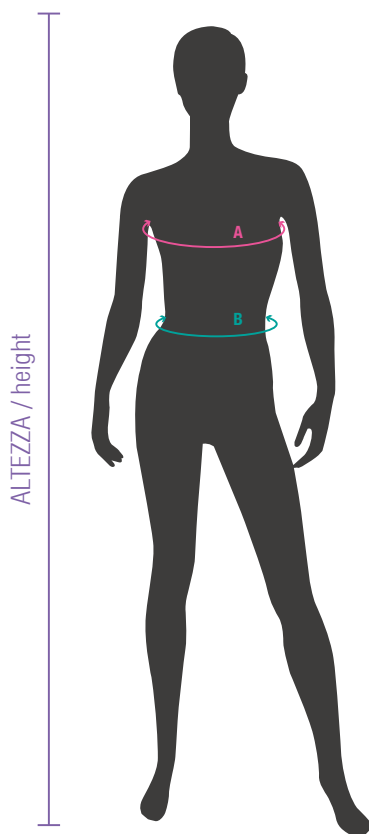

WOMEN'S SIZE CHART

TUTE TRACKSUITS							
TAGLIE SIZES		XS	S	M	L	XL	2XL
ETÀ YEARS		9-10	11-13				
ALTEZZA HEIGHT		128-140	140-155	155-175	175-183	184-189	190-198
A - CIRCONFERENZA TORACE A - CHEST MEASUREMENT		88	92	96	102	108	116
B - CIRCONFERENZA VITA B - WAIST MEASUREMENT		56	60	64	72	80	82

KIT							
TAGLIE SIZES	2XS	XS	S	M	L	XL	2XL
ETÀ YEARS	7-8	9-10	11-13				
ALTEZZA HEIGHT	118-128	128-140	140-155	155-175	175-183	184-189	190-198
A - CIRCONFERENZA TORACE A - CHEST MEASUREMENT	72	74	84	88	92	96	100
B - CIRCONFERENZA VITA B - WAIST MEASUREMENT	54	56	60	64	68	72	76

* Le misure indicate sono approssimative e possono variare da modello a modello e da tessuto a tessuto

* Measurements indicated are approximate and may vary from model to model and from fabric to fabric