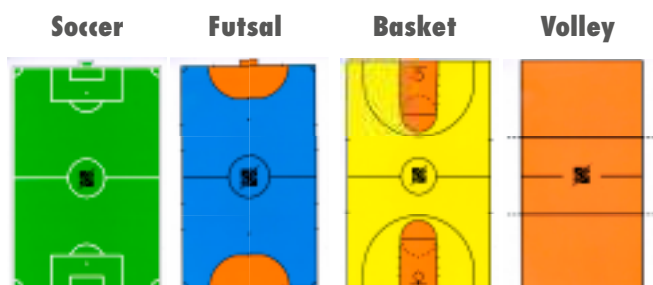

COACH BOARD

MATERIALE / MATERIAL

100% Ecopelle/Eco-leather

DESCRIZIONE / DESCRIPTION

Coach Board

CONTENUTO / CONTENTS

AVAILABLE UNTIL
2027