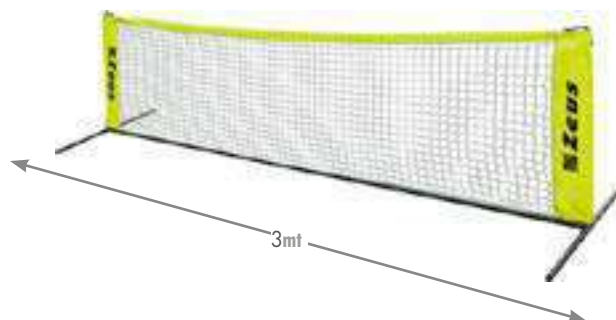

SOCCER TENNIS SET

MISURE / MEASURES

3 mt x 85 cm

MATERIALE / MATERIAL

Struttura in acciaio/
Steel structure

Kit calcio-tennis utilizzabile su terreni sintetici e indoor/
Football-tennis kit for synthetic and indoor grounds

AVAILABLE UNTIL

2025

SOCCER TENNIS+VOLLEY+BADMINTON SET

MISURE / MEASURES

Set regolabile da 1 a 2 mt/
Adjustable set from 1 to 2 meters