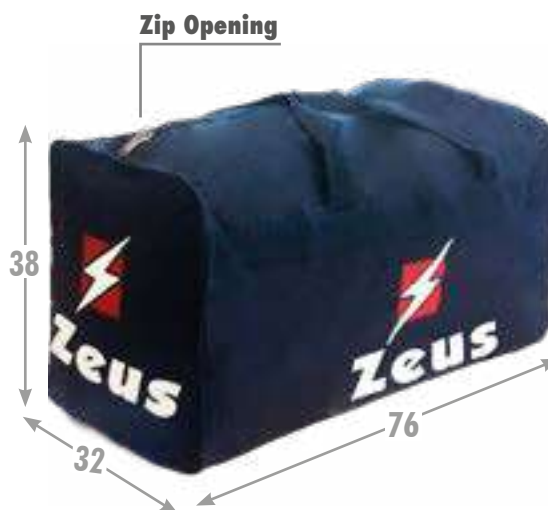

TESSUTO / FABRIC

70% Nylon - 30% Poliestere/Polyester

AVAILABLE UNTIL
2025