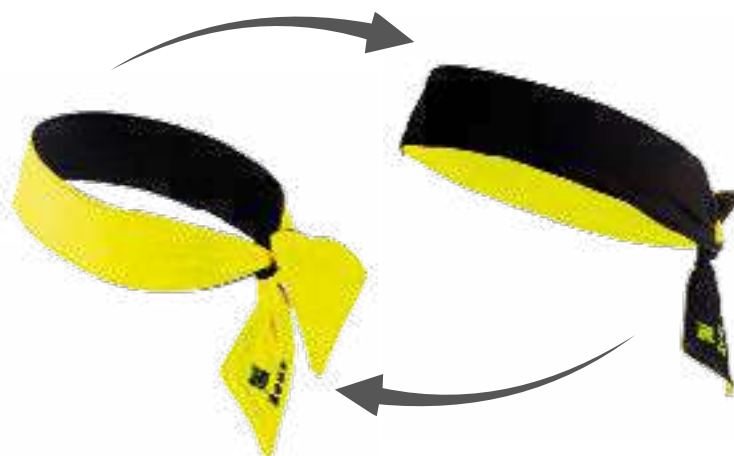

BANDANA PADEL

MISURE / SIZES: 35 cm length

MATERIALE / MATERIAL:

87% Poliestere/Polyester

13% Elastan/Elastane

AVAILABLE UNTIL

2027

Reversible

PADEL
LINE