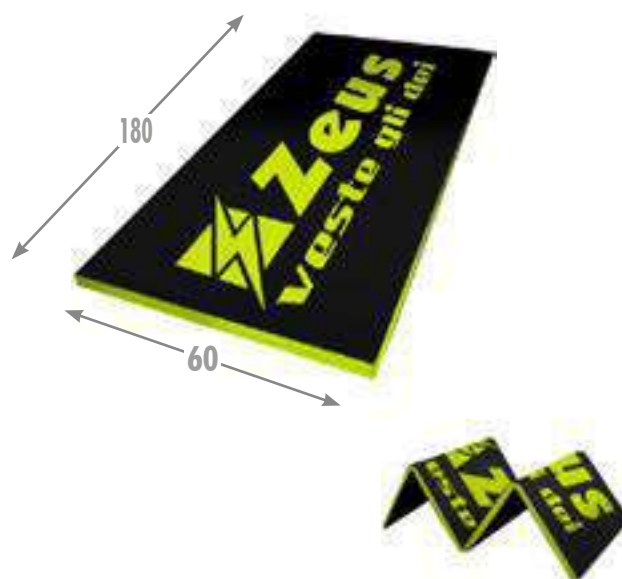

Exterior: 100% PVC

Materassino stuoia pieghevole per esercizi, ideale per il fitness/
Foldable exercise mat, ideal for fitness.

**AVAILABLE UNTIL
2025**

STUOIA FIT

MISURE / MEASURES

60x160x0,7 cm

MATERIALE / MATERIAL